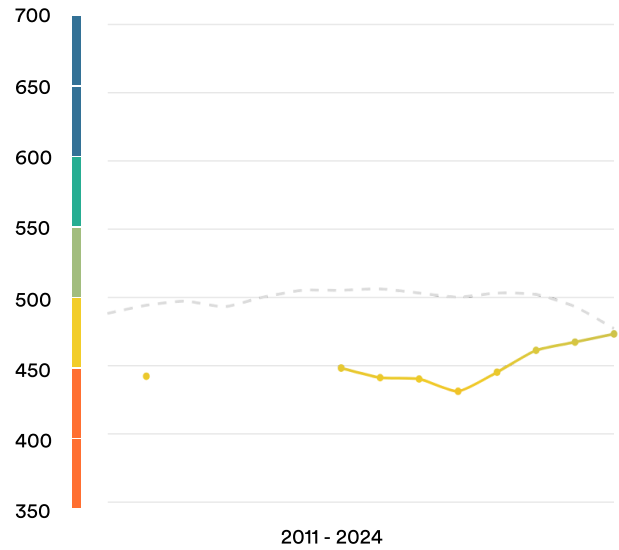

 Syria

#77

Ranked no. 77 out of 116 countries

EF EPI score: 473 ▲ 6

Global average score: 477

Position in Middle East: 6 of 13

Proficiency Trends

Key ■ Very high ■ High ■ Moderate ■ Low ■ Very low