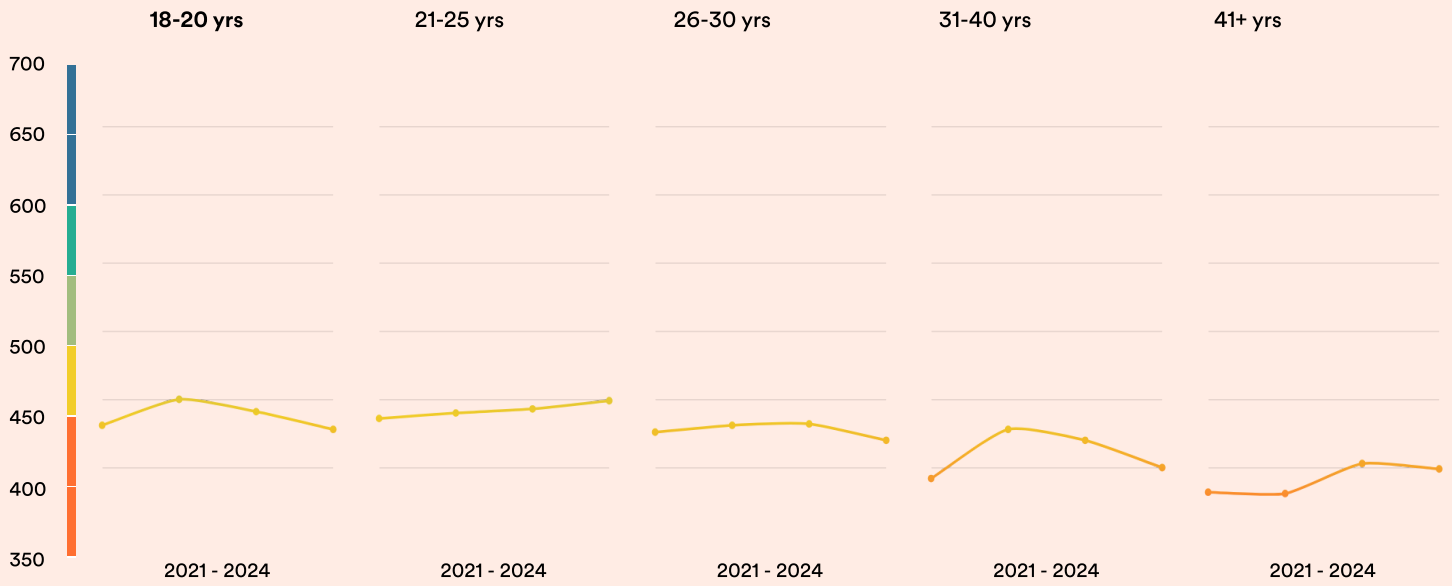

Sudan

#99

Ranked no. 99 out of 116 countries

EF EPI score: 432 ▲ 2

Global average score: 477

Position in Africa: 17 of 24

Proficiency Trends

Key ■ Very high ■ High ■ Moderate ■ Low ■ Very low

Geographic Scores

Cities

 Khartoum	442
 Wad Madani	434
 Omdurman	430

Age Trends

Gender Trends

About EF EPI

The EF English Proficiency Index (EF EPI) is a ranking of countries and regions by their English skills. This regional fact sheet is a companion to the EF EPI 2024 edition report. To read the full EF EPI report, with the ranking, regional analyses, and demographic trends, visit www.ef.com/epi. (<https://www.ef.com/epi>) The EF EPI is published by Signum International AG.