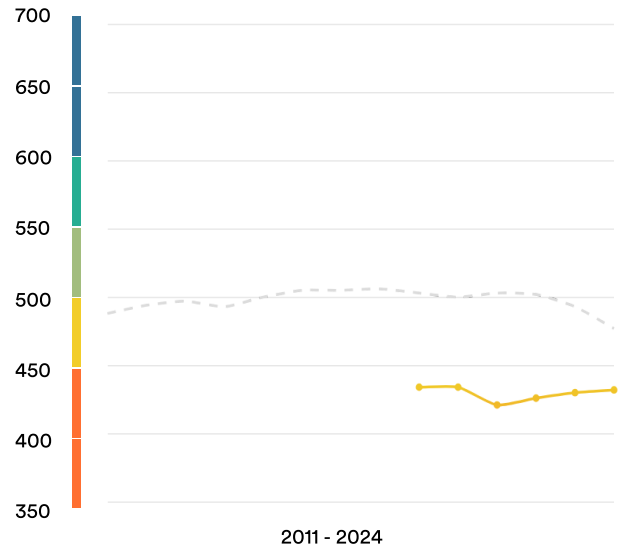

Sudan

#99

Ranked no. 99 out of 116 countries

EF EPI score: 432 ▲ 2

Global average score: 477

Position in Africa: 17 of 24

Proficiency Trends

Key ■ Very high ■ High ■ Moderate ■ Low ■ Very low

Geographic Scores

Cities

 Khartoum	442
 Wad Madani	434
 Omdurman	430

Age Trends

Gender Trends

About EF EPI

The EF English Proficiency Index (EF EPI) is a ranking of countries and regions by their English skills. This regional fact sheet is a companion to the EF EPI 2024 edition report. To read the full EF EPI report, with the ranking, regional analyses, and demographic trends, visit www.ef.com/epi. (<https://www.ef.com/epi>) The EF EPI is published by Signum International AG.