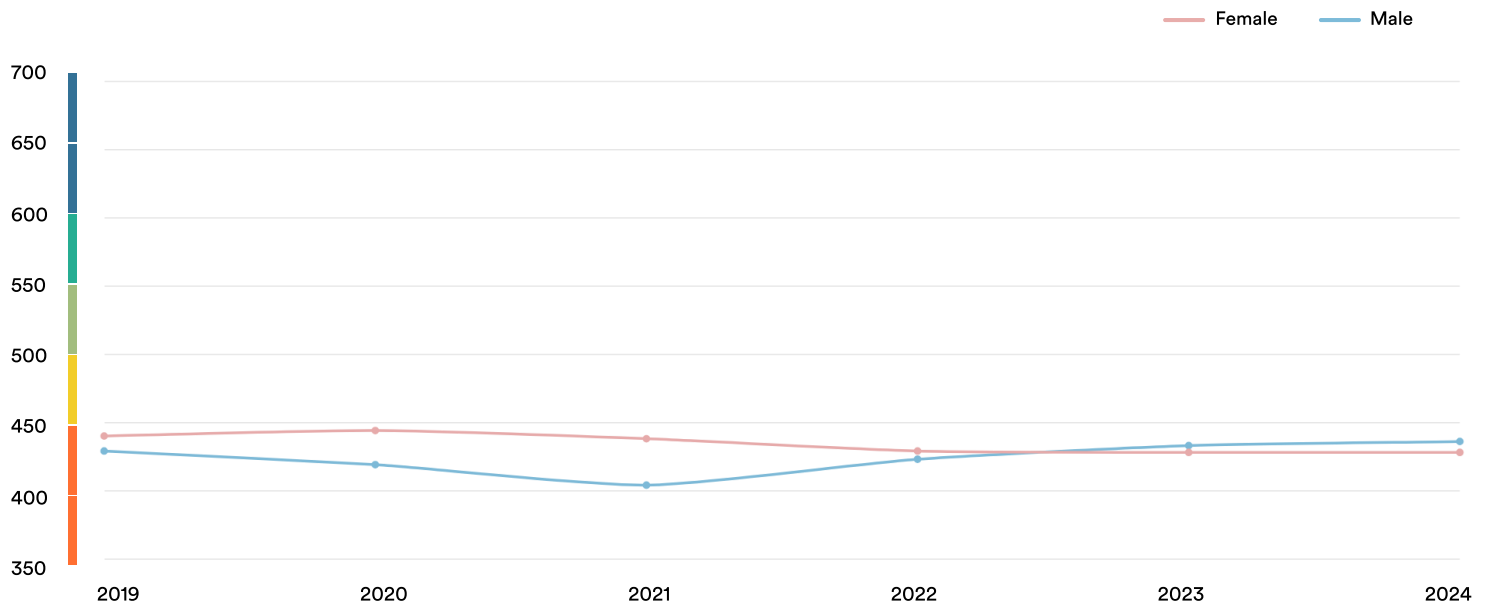

Sudan

#99

Ranked no. 99 out of 116 countries

EF EPI score: 432 ▲ 2

Global average score: 477

Position in Africa: 17 of 24

Proficiency Trends

Key ■ Very high ■ High ■ Moderate ■ Low ■ Very low

Geographic Scores

Cities

 Khartoum	442
 Wad Madani	434
 Omdurman	430

Age Trends

Gender Trends

About EF EPI

The EF English Proficiency Index (EF EPI) is a ranking of countries and regions by their English skills. This regional fact sheet is a companion to the EF EPI 2024 edition report. To read the full EF EPI report, with the ranking, regional analyses, and demographic trends, visit www.ef.com/epi. (<https://www.ef.com/epi>) The EF EPI is published by Signum International AG.