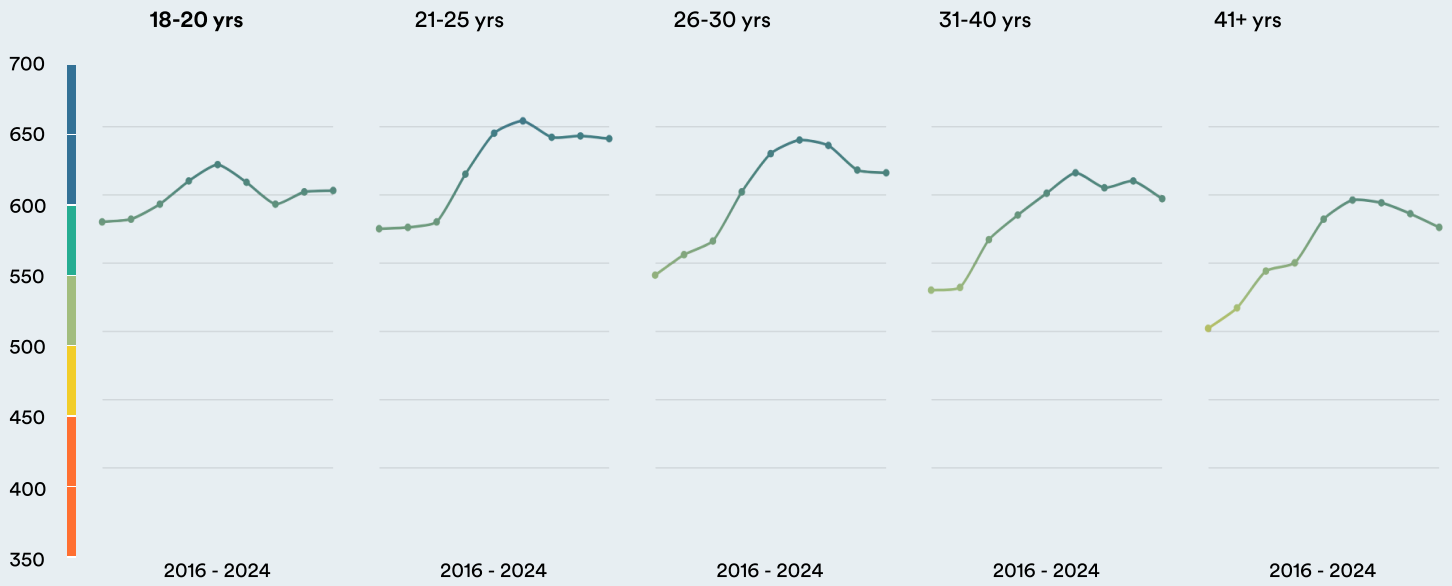

 Portugal

#6

Ranked no. 6 out of 116 countries

EF EPI score: 605 ▲ 2

Global average score: 477

Position in Europe: 5 of 35

Proficiency Trends

Key ■ Very high ■ High ■ Moderate ■ Low ■ Very low

Cities

Braga	636
Coimbra	631
Lisbon	626
Aveiro	625
Porto	618
Setúbal	599
Leiria	595

Age Trends

Gender Trends

About EF EPI

The EF English Proficiency Index (EF EPI) is a ranking of countries and regions by their English skills. This regional fact sheet is a companion to the EF EPI 2024 edition report. To read the full EF EPI report, with the ranking, regional analyses, and demographic trends, visit www.ef.com/epi.