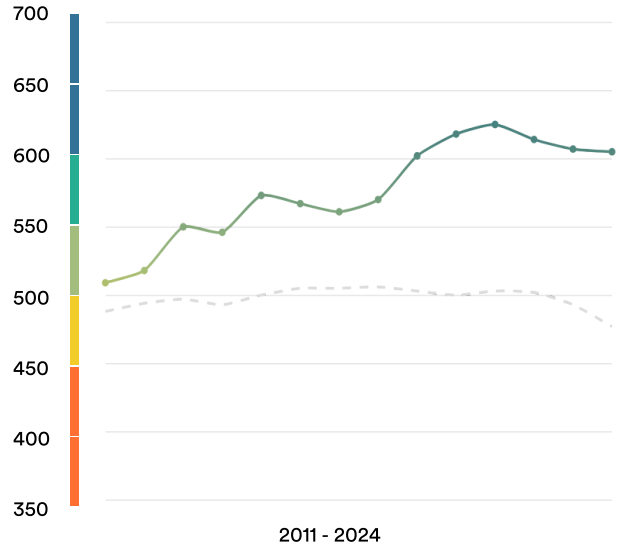

 Portugal

#6

Ranked no. 6 out of 116 countries

EF EPI score: 605 ▲ 2

Global average score: 477

Position in Europe: 5 of 35

Proficiency Trends

Key ■ Very high ■ High ■ Moderate ■ Low ■ Very low

Geographic Scores

Regions

Braga	634
Viseu	627
Coimbra	627
Aveiro	621
Évora	617
Lisboa	615
Madeira	615
Porto	614
Setúbal	605
Leiria	603
Castelo Branco	603
Faro	601
Santarém	590
Viana do Castelo	575
Bragança	548

Cities

Braga	636
Coimbra	631
Lisbon	626
Aveiro	625
Porto	618
Setúbal	599
Leiria	595

Age Trends

Gender Trends

About EF EPI

The EF English Proficiency Index (EF EPI) is a ranking of countries and regions by their English skills. This regional fact sheet is a companion to the EF EPI 2024 edition report. To read the full EF EPI report, with the ranking, regional analyses, and demographic trends, visit www.ef.com/epi.