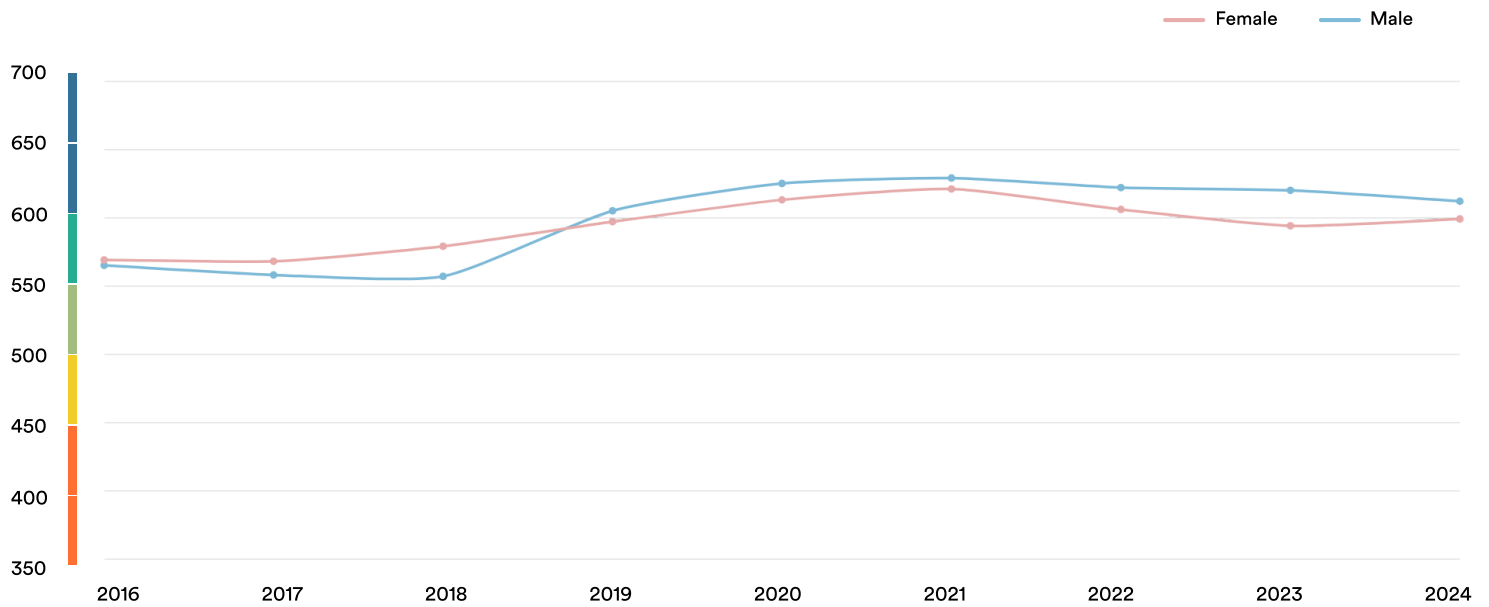

 Portugal

#6

Ranked no. 6 out of 116 countries

EF EPI score: 605 ▲ 2

Global average score: 477

Position in Europe: 5 of 35

Proficiency Trends

Key ■ Very high ■ High ■ Moderate ■ Low ■ Very low

Geographic Scores

Regions

Braga	634
Viseu	627
Coimbra	627
Aveiro	621
Évora	617
Lisboa	615
Madeira	615
Porto	614
Setúbal	605
Leiria	603
Castelo Branco	603
Faro	601
Santarém	590
Viana do Castelo	575
Bragança	548

Cities

Braga	636
Coimbra	631
Lisbon	626
Aveiro	625
Porto	618
Setúbal	599
Leiria	595

Age Trends

Gender Trends

About EF EPI

The EF English Proficiency Index (EF EPI) is a ranking of countries and regions by their English skills. This regional fact sheet is a companion to the EF EPI 2024 edition report. To read the full EF EPI report, with the ranking, regional analyses, and demographic trends, visit www.ef.com/epi.