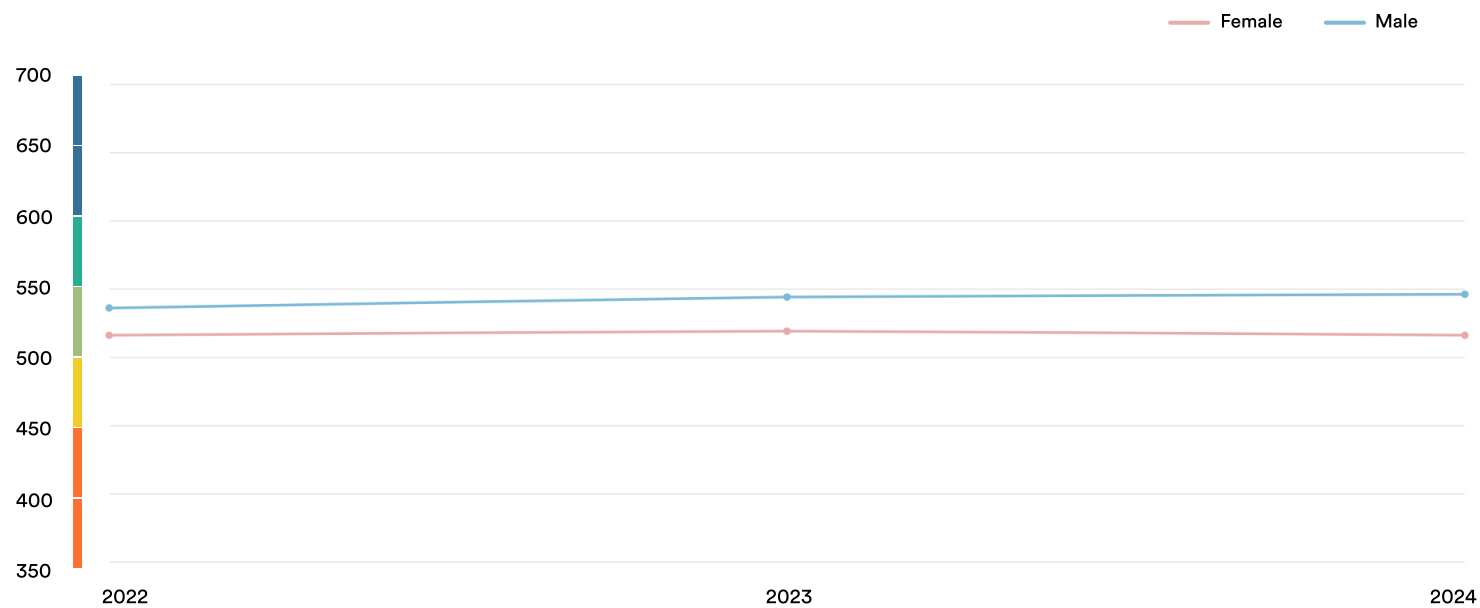

Geographic Scores

Cities

■ Asuncion 560

Demographic Scores

Gender

Female: 516

Male: 546

Age groups

18-20 yrs

21-25 yrs

26-30 yrs

31-40 yrs

41+ yrs

Gender Trends

About EF EPI

The EF English Proficiency Index (EF EPI) is a ranking of countries and regions by their English skills. This regional fact sheet is a companion to the EF EPI 2024 edition report. To read the full EF EPI report, with the ranking, regional analyses, and demographic trends, visit www.ef.com/epi. (<https://www.ef.com/epi>) The EF EPI is published by Signum International AG.