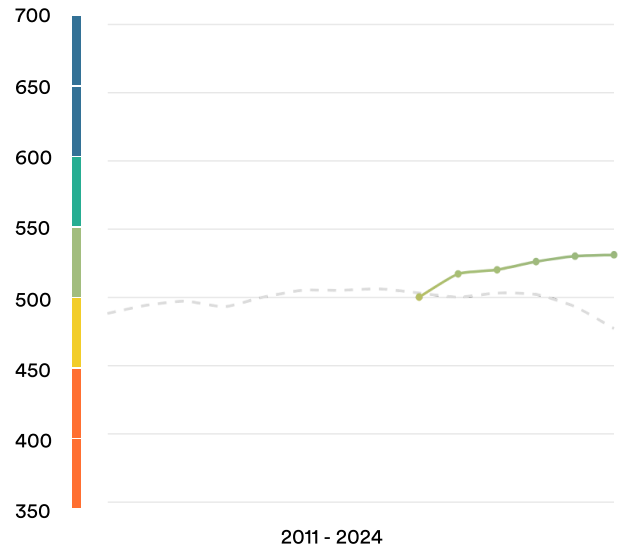

 Paraguay

#45

Ranked no. 45 out of 116 countries

EF EPI score: 531 ▲

Global average score: 477

Position in Latin America: 6 of 21

Proficiency Trends

Key ■ Very high ■ High ■ Moderate ■ Low ■ Very low

Geographic Scores

Cities

■ Asuncion 560

Demographic Scores

Gender

Female: 516

Male: 546

Age groups

18-20 yrs

21-25 yrs

26-30 yrs

31-40 yrs

41+ yrs

Gender Trends

About EF EPI

The EF English Proficiency Index (EF EPI) is a ranking of countries and regions by their English skills. This regional fact sheet is a companion to the EF EPI 2024 edition report. To read the full EF EPI report, with the ranking, regional analyses, and demographic trends, visit www.ef.com/epi. (<https://www.ef.com/epi>) The EF EPI is published by Signum International AG.