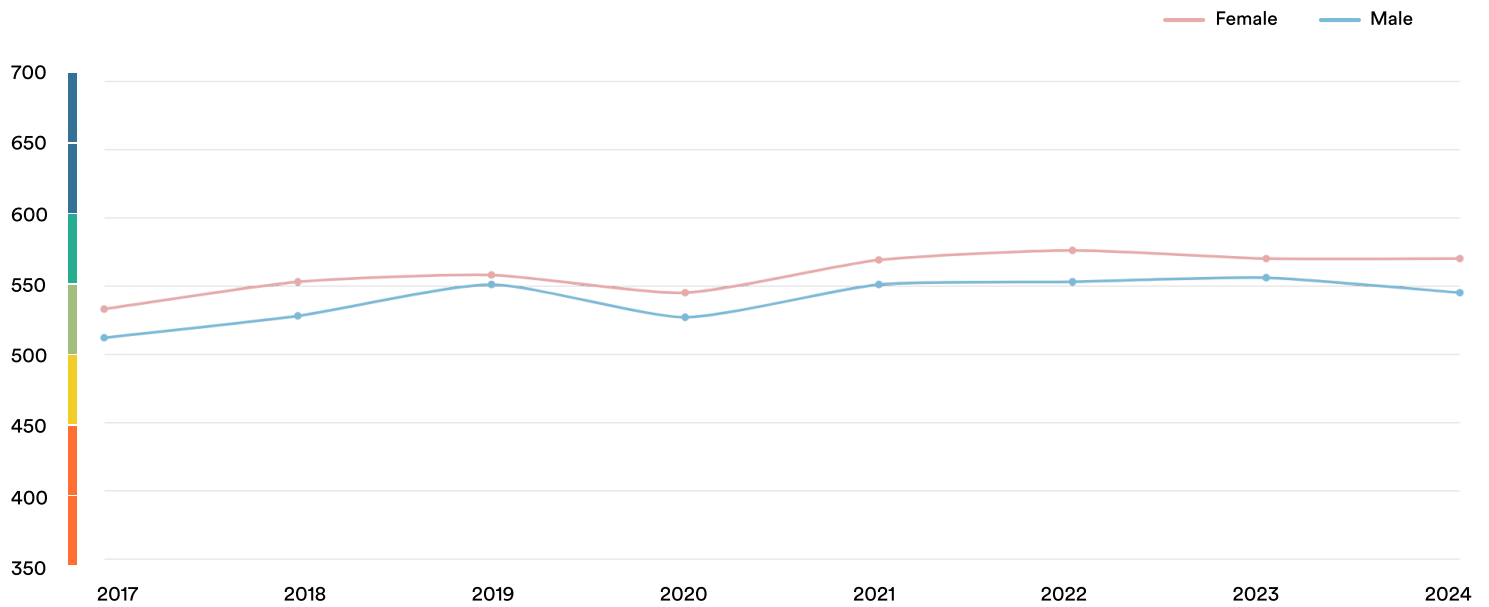

■ ■ Nigeria

#30

Ranked no. 30 out of 116 countries

EF EPI score: 557 -5 ▼

Global average score: 477

Position in Africa: 3 of 24

Proficiency Trends

Key ■ Very high ■ High ■ Moderate ■ Low ■ Very low

Geographic Scores

Regions

South West	574
North Central	564
Niger Delta	554
South East	535
North West	486
North East	454

Cities

Lagos	578
Ilorin	572
Abuja	571
Enugu	565
Benin City	562
Ibadan	554
Uyo	550
Port Harcourt	549
Kaduna	541
Owerri	538
Kano	456

Age Trends

Gender Trends

About EF EPI

The EF English Proficiency Index (EF EPI) is a ranking of countries and regions by their English skills. This regional fact sheet is a companion to the EF EPI 2024 edition report. To read the full EF EPI report, with the ranking, regional analyses, and demographic trends, visit www.ef.com/epi.