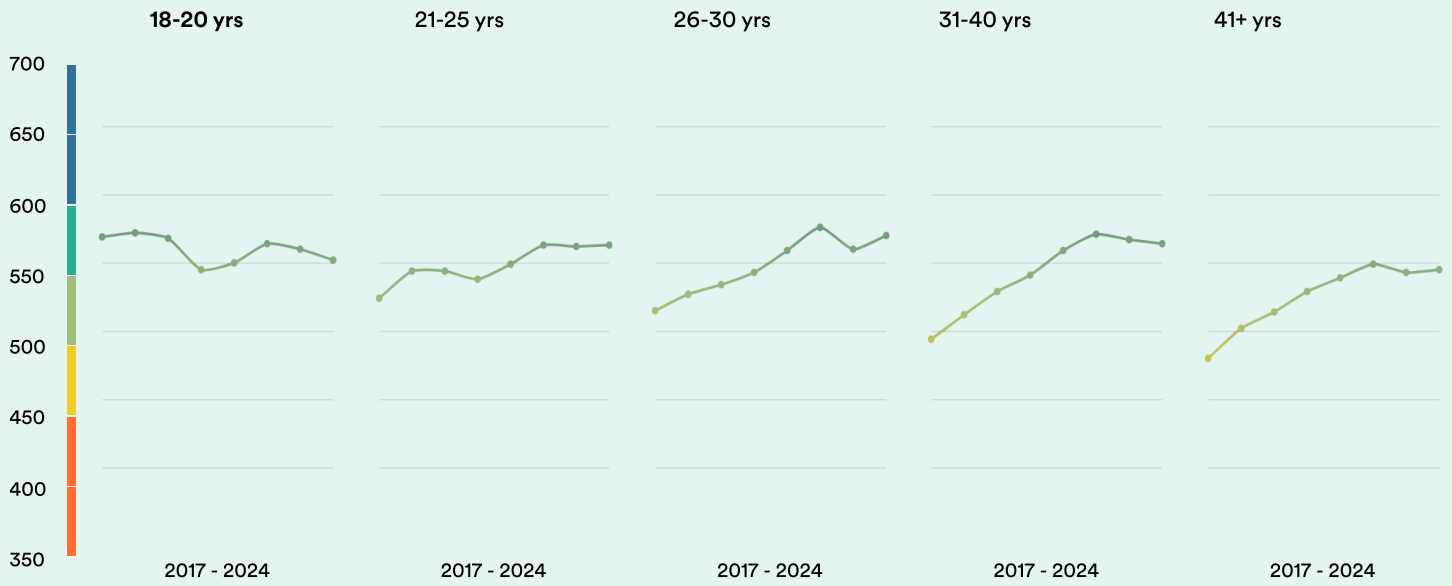

■ ■ Nigeria

#30

Ranked no. 30 out of 116 countries

EF EPI score: 557 -5 ▼

Global average score: 477

Position in Africa: 3 of 24

Proficiency Trends

Key ■ Very high ■ High ■ Moderate ■ Low ■ Very low

Age Trends

Gender Trends

About EF EPI

The EF English Proficiency Index (EF EPI) is a ranking of countries and regions by their English skills. This regional fact sheet is a companion to the EF EPI 2024 edition report. To read the full EF EPI report, with the ranking, regional analyses, and demographic trends, visit www.ef.com/epi.