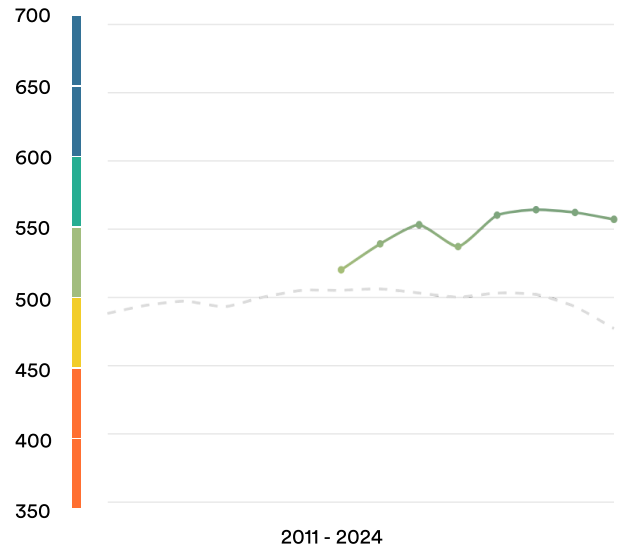

■ ■ Nigeria

#30

Ranked no. 30 out of 116 countries

EF EPI score: 557 -5 ▼

Global average score: 477

Position in Africa: 3 of 24

Proficiency Trends

Key ■ Very high ■ High ■ Moderate ■ Low ■ Very low

Geographic Scores

Regions

South West	574
North Central	564
Niger Delta	554
South East	535
North West	486
North East	454

Cities

Lagos	578
Ilorin	572
Abuja	571
Enugu	565
Benin City	562
Ibadan	554
Uyo	550
Port Harcourt	549
Kaduna	541
Owerri	538
Kano	456

Age Trends

Gender Trends

About EF EPI

The EF English Proficiency Index (EF EPI) is a ranking of countries and regions by their English skills. This regional fact sheet is a companion to the EF EPI 2024 edition report. To read the full EF EPI report, with the ranking, regional analyses, and demographic trends, visit www.ef.com/epi.