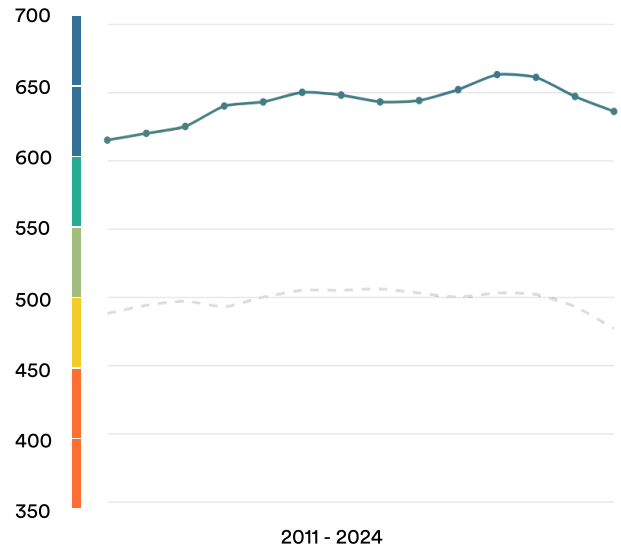

Netherlands

#1

Ranked no. 1 out of 116 countries

EF EPI score: 636 -11 ▼

Global average score: 477

Position in Europe: 1 of 35

Proficiency Trends

Key ■ Very high ■ High ■ Moderate ■ Low ■ Very low

Age Trends

Gender Trends

About EF EPI

The EF English Proficiency Index (EF EPI) is a ranking of countries and regions by their English skills. This regional fact sheet is a companion to the EF EPI 2024 edition report. To read the full EF EPI report, with the ranking, regional analyses, and demographic trends, visit www.ef.com/epi.