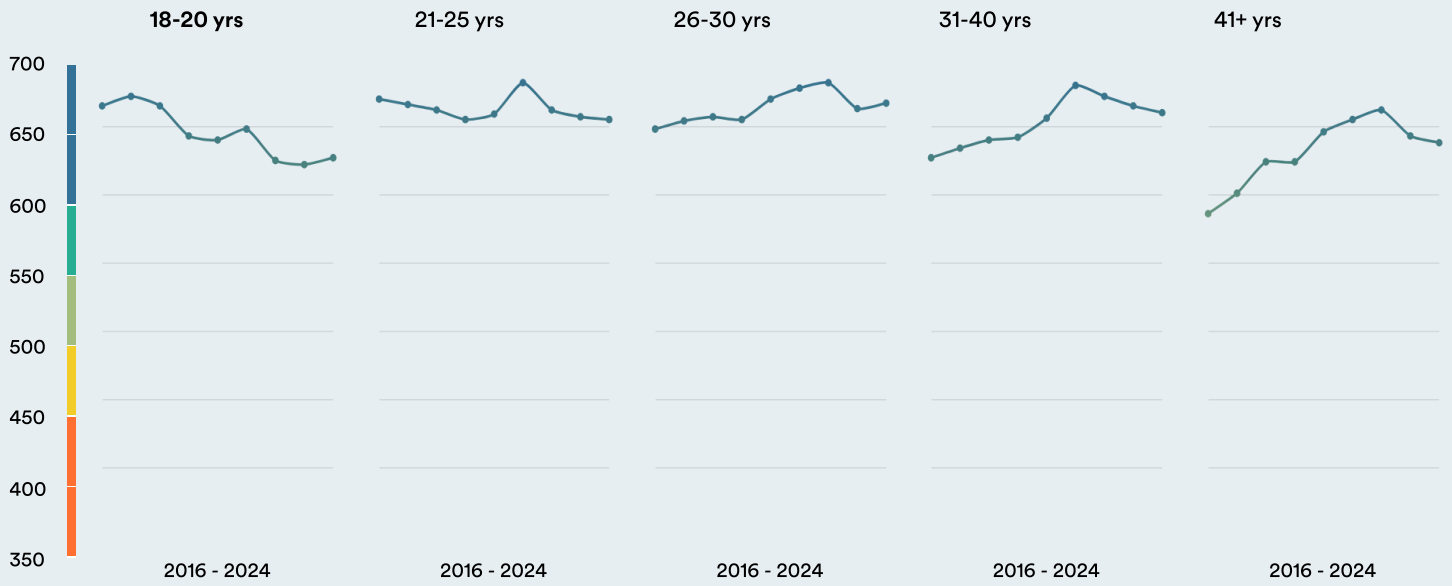

Netherlands

#1

Ranked no. 1 out of 116 countries

EF EPI score: 636 -11 ▼

Global average score: 477

Position in Europe: 1 of 35

Proficiency Trends

Key ■ Very high ■ High ■ Moderate ■ Low ■ Very low

Age Trends

Gender Trends

About EF EPI

The EF English Proficiency Index (EF EPI) is a ranking of countries and regions by their English skills. This regional fact sheet is a companion to the EF EPI 2024 edition report. To read the full EF EPI report, with the ranking, regional analyses, and demographic trends, visit www.ef.com/epi.