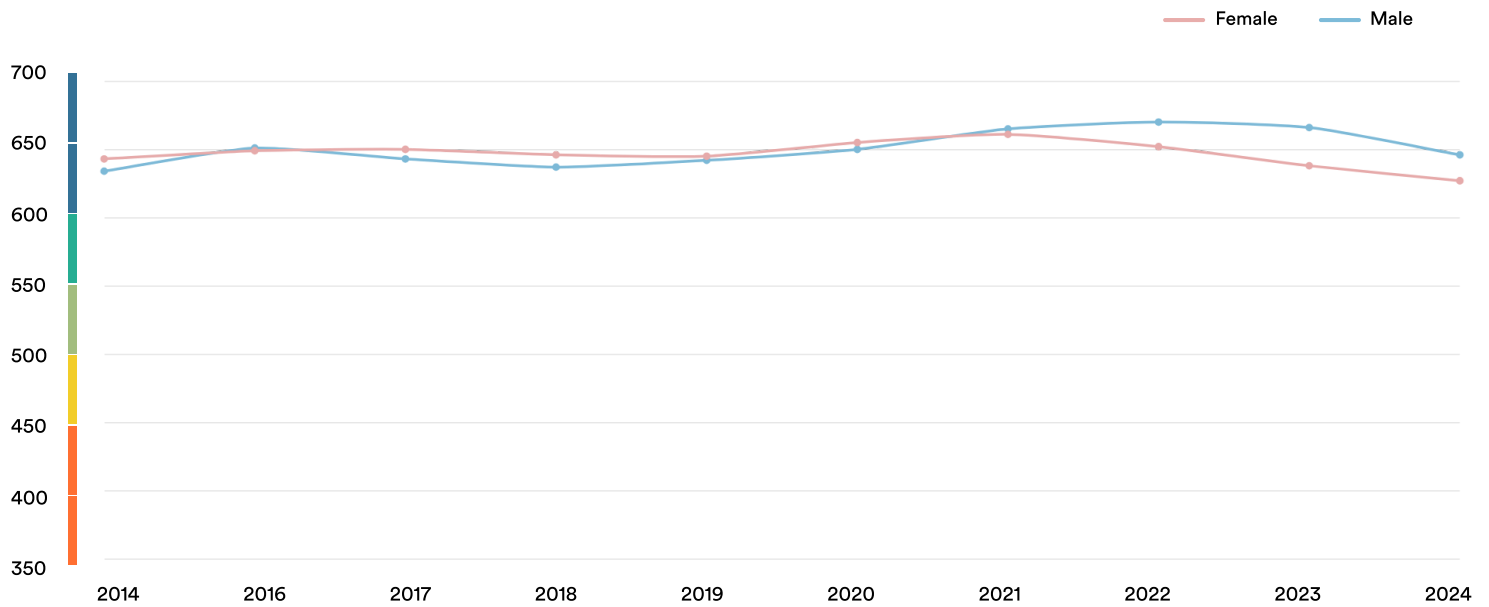

Netherlands

#1

Ranked no. 1 out of 116 countries

EF EPI score: 636 -11 ▼

Global average score: 477

Position in Europe: 1 of 35

Proficiency Trends

Key ■ Very high ■ High ■ Moderate ■ Low ■ Very low

Age Trends

Gender Trends

About EF EPI

The EF English Proficiency Index (EF EPI) is a ranking of countries and regions by their English skills. This regional fact sheet is a companion to the EF EPI 2024 edition report. To read the full EF EPI report, with the ranking, regional analyses, and demographic trends, visit www.ef.com/epi.