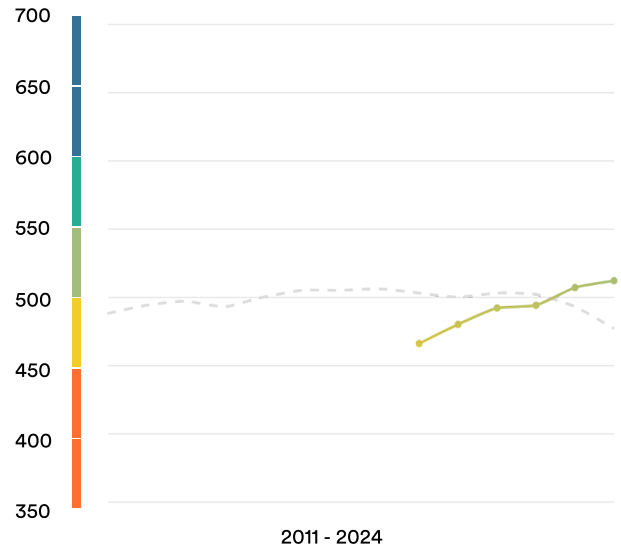

Nepal

#56

Ranked no. 56 out of 116 countries

EF EPI score: 512 ▲

Global average score: 477

Position in Asia: 6 of 23

Proficiency Trends

Key ■ Very high ■ High ■ Moderate ■ Low ■ Very low

Geographic Scores

Cities

■ Kathmandu 526

Demographic Scores

Gender

Female: 500

Male: 524

Gender Trends