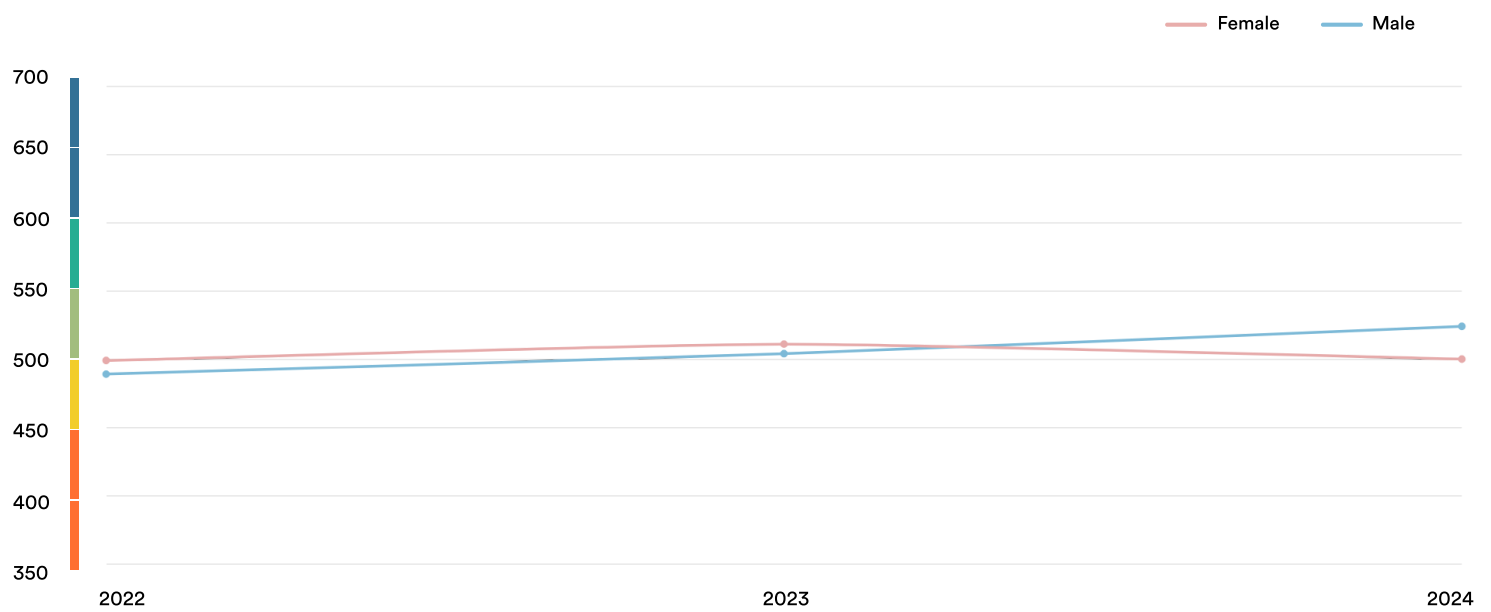

Nepal

#56

Ranked no. 56 out of 116 countries

EF EPI score: 512 ▲

Global average score: 477

Position in Asia: 6 of 23

Proficiency Trends

Key ■ Very high ■ High ■ Moderate ■ Low ■ Very low

Geographic Scores

Cities

■ Kathmandu 526

Demographic Scores

Gender

Female: 500

Male: 524

Gender Trends