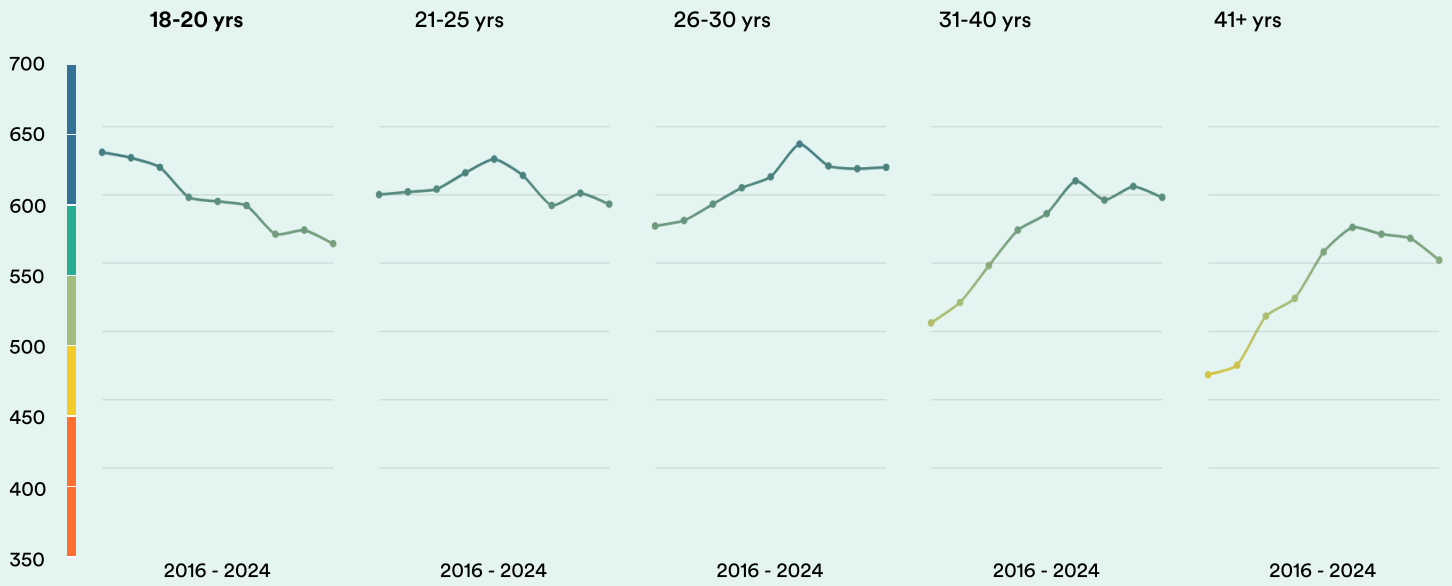

Hungary

#17

Ranked no. 17 out of 116 countries

EF EPI score: 585 -3 ▼

Global average score: 477

Position in Europe: 15 of 35

Proficiency Trends

Key ■ Very high ■ High ■ Moderate ■ Low ■ Very low

Geographic Scores

Regions

Central	598
Nothern Great Plain	595
Northern Hungary	591
Southern Transdanubia	583
Southern Great Plain	552

Cities

Budapest	606
----------	-----

Age Trends

Gender Trends

About EF EPI