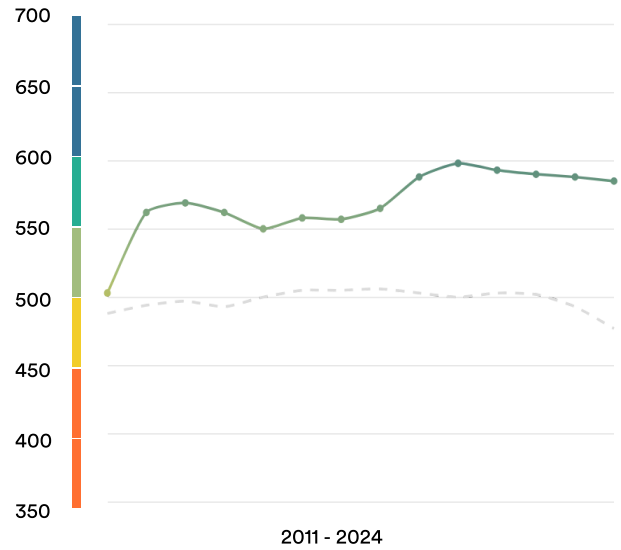

Hungary

#17

Ranked no. 17 out of 116 countries

EF EPI score: 585 -3 ▼

Global average score: 477

Position in Europe: 15 of 35

Proficiency Trends

Key ■ Very high ■ High ■ Moderate ■ Low ■ Very low

Geographic Scores

Regions

Central	598
Nothern Great Plain	595
Northern Hungary	591
Southern Transdanubia	583
Southern Great Plain	552

Cities

Budapest	606
----------	-----

Age Trends

Gender Trends

About EF EPI