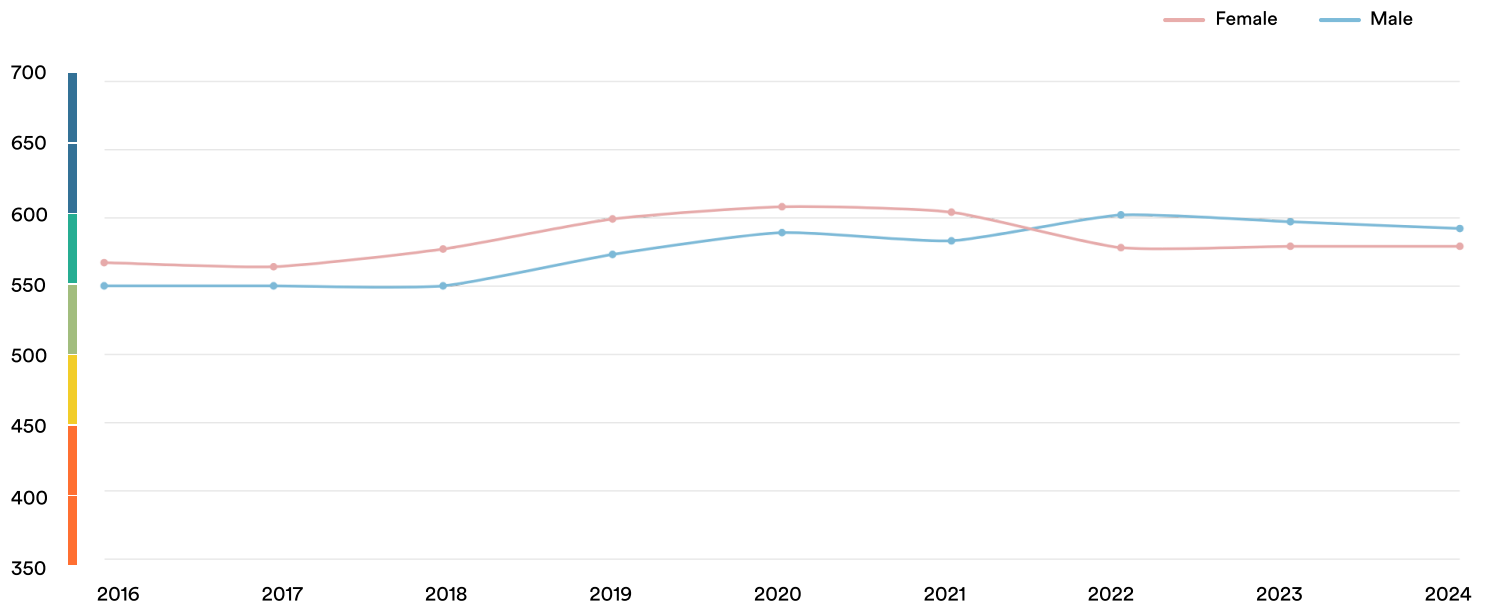

Hungary

#17

Ranked no. 17 out of 116 countries

EF EPI score: 585 -3 ▼

Global average score: 477

Position in Europe: 15 of 35

Proficiency Trends

Key ■ Very high ■ High ■ Moderate ■ Low ■ Very low

Geographic Scores

Regions

Central	598
Nothern Great Plain	595
Northern Hungary	591
Southern Transdanubia	583
Southern Great Plain	552

Cities

Budapest	606
----------	-----

Age Trends

Gender Trends

About EF EPI