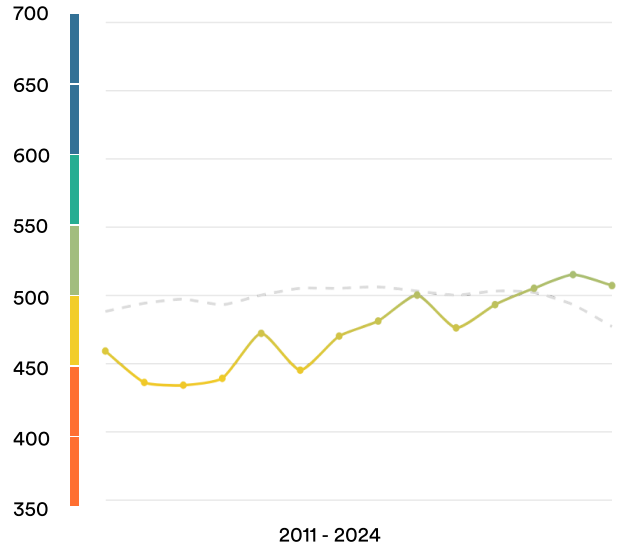

**Guatemala**

**#58**

Ranked no. 58 out of 116 countries

EF EPI score: 507 -8

Global average score: 477

Position in Latin America: 13 of 21

**Proficiency Trends**

**Key** ■ Very high ■ High ■ Moderate ■ Low ■ Very low

## Age Trends