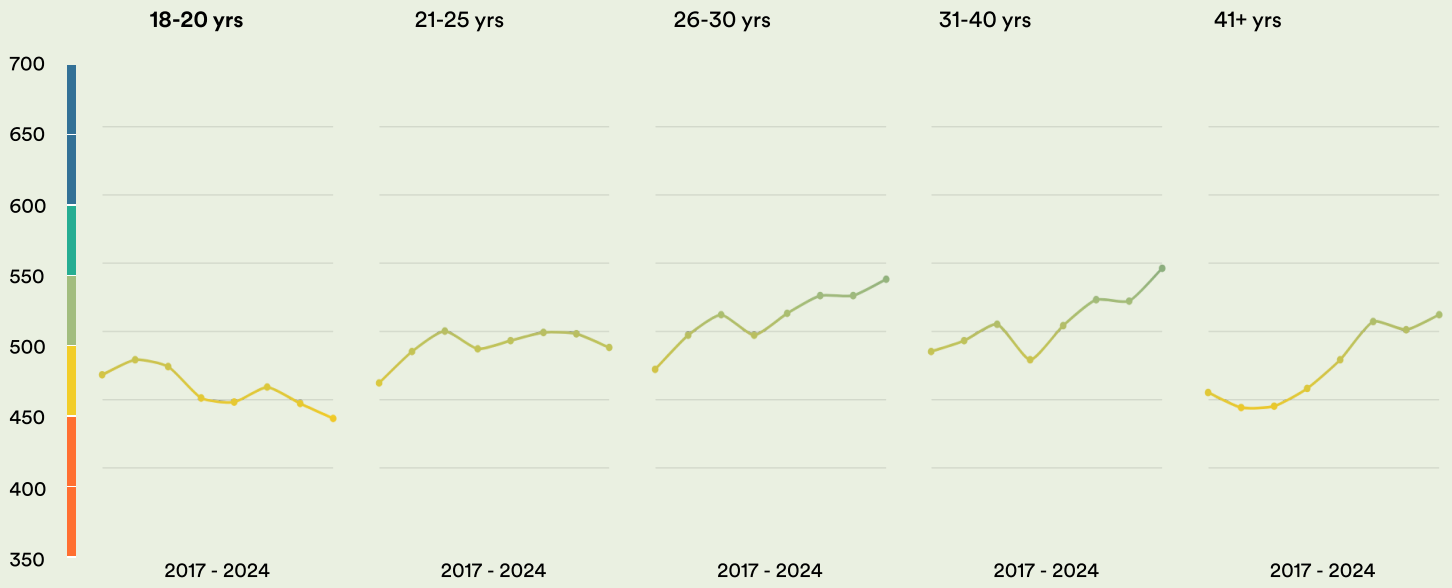

**Guatemala**

**#58**

Ranked no. 58 out of 116 countries

EF EPI score: 507 -8

Global average score: 477

Position in Latin America: 13 of 21

**Proficiency Trends**

**Key** ■ Very high ■ High ■ Moderate ■ Low ■ Very low

## Age Trends

## Gender Trends

---