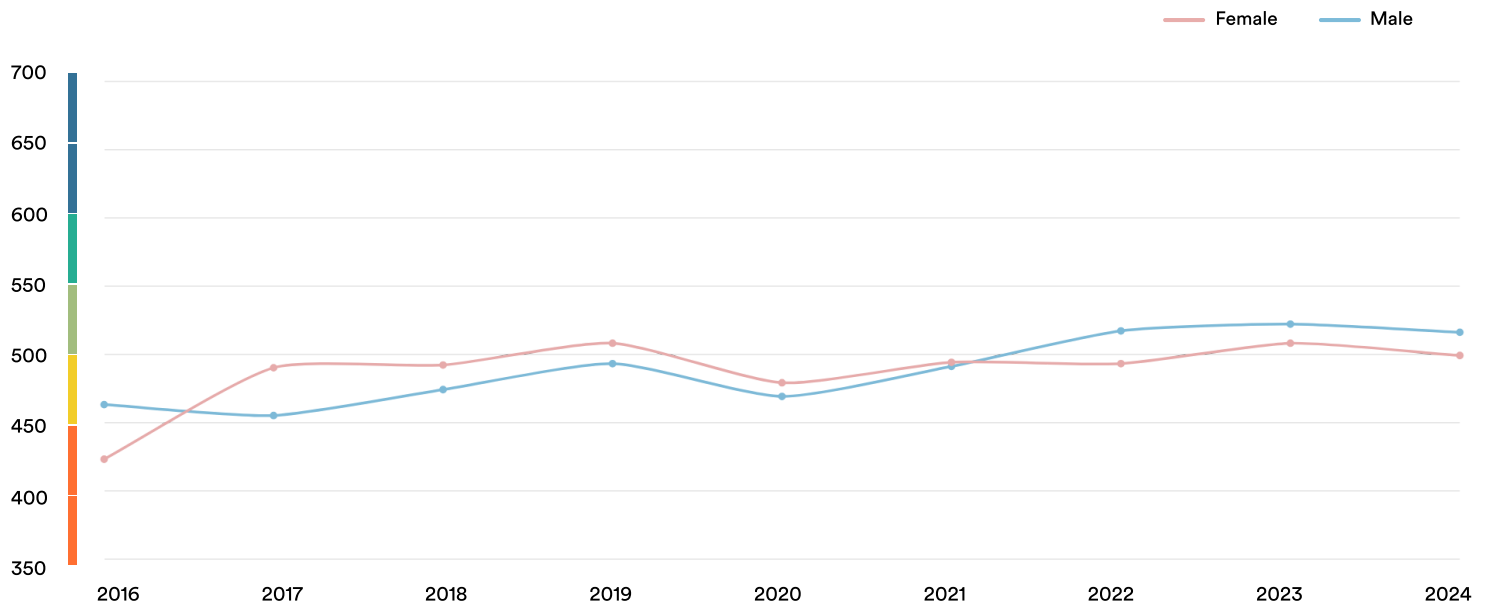

**Guatemala**

**#58**

Ranked no. 58 out of 116 countries

EF EPI score: 507 -8

Global average score: 477

Position in Latin America: 13 of 21

**Proficiency Trends**

**Key** ■ Very high ■ High ■ Moderate ■ Low ■ Very low

## Age Trends

## Gender Trends

---