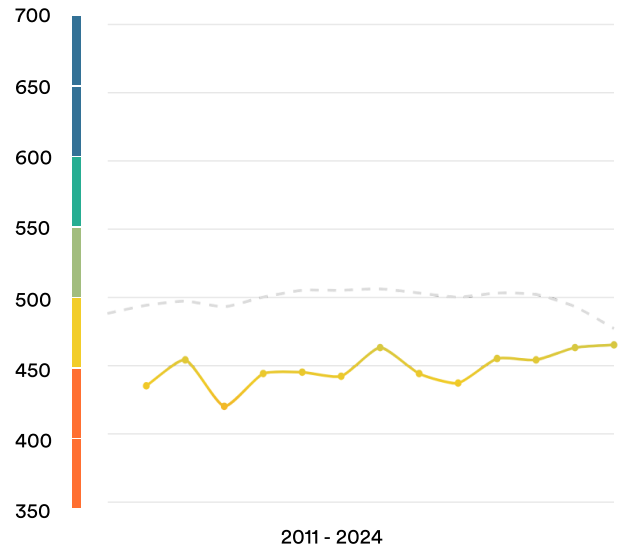

Egypt

#82

Ranked no. 82 out of 116 countries

EF EPI score: 465 ▲ 2

Global average score: 477

Position in Africa: 12 of 24

Proficiency Trends

Key ■ Very high ■ High ■ Moderate ■ Low ■ Very low