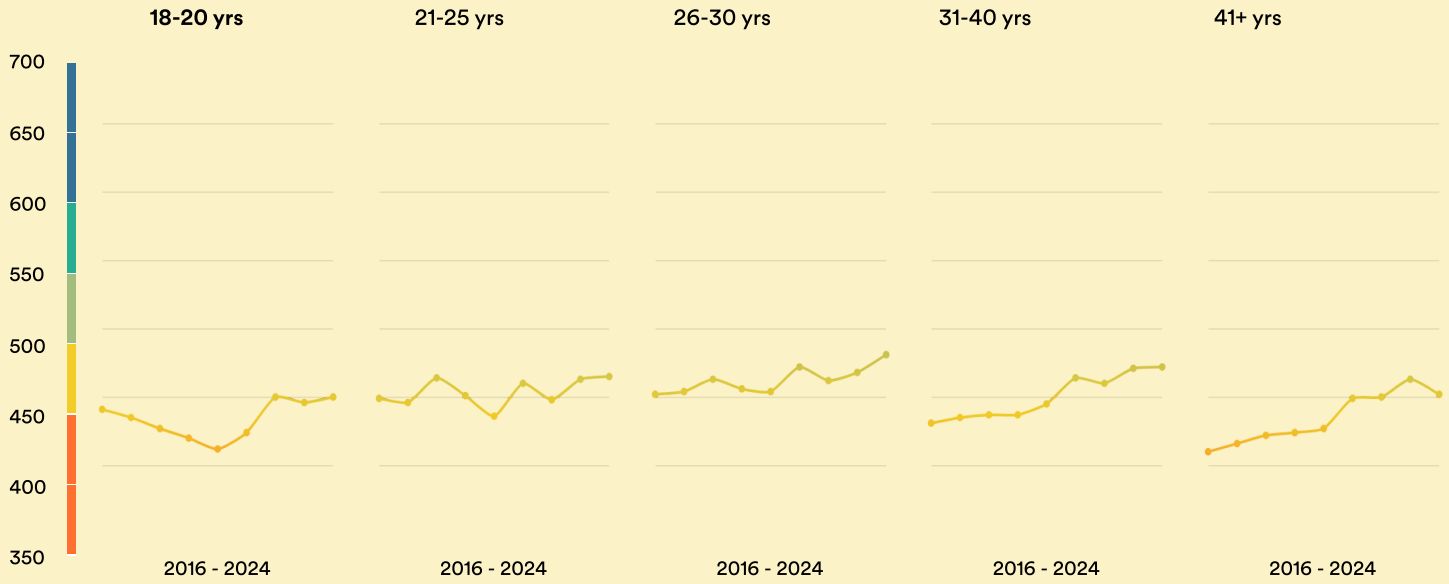

Age Trends

Gender Trends