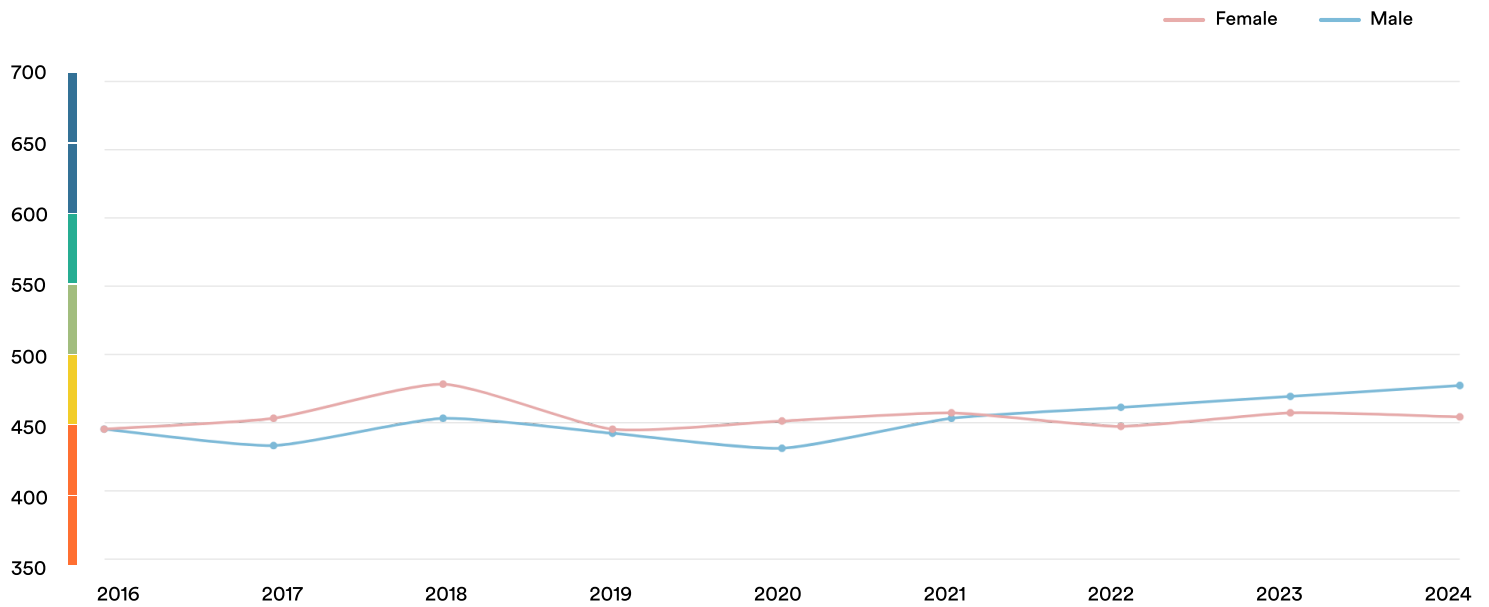

Age Trends

Gender Trends

About EF EPI

The EF English Proficiency Index (EF EPI) is a ranking of countries and regions by their English skills. This regional fact sheet is a companion to the EF EPI 2024 edition report. To read the full EF EPI report, with the ranking, regional analyses, and demographic trends, visit www.ef.com/epi. (<https://www.ef.com/epi>) The EF EPI is published by Signum International AG.