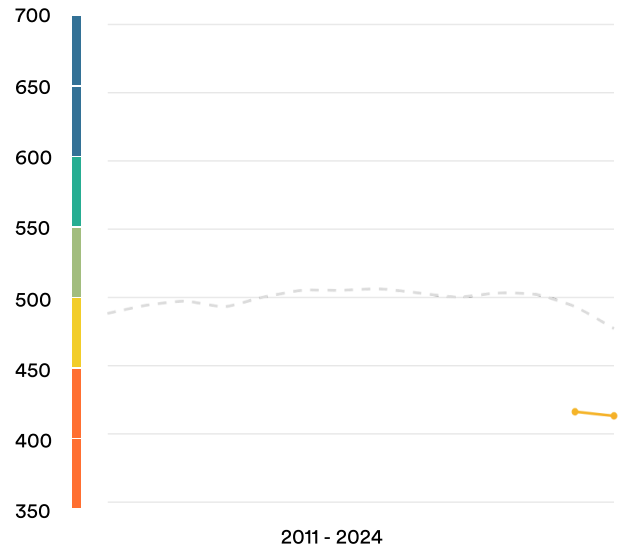

Benin

#108

Ranked no. 108 out of 116 countries

EF EPI score: 413 -3 ▼

Global average score: 477

Position in Africa: 19 of 24

Proficiency Trends

Key ■ Very high ■ High ■ Moderate ■ Low ■ Very low

About EF EPI

The EF English Proficiency Index (EF EPI) is a ranking of countries and regions by their English skills. This regional fact sheet is a companion to the EF EPI 2024 edition report. To read the full EF EPI report, with the ranking, regional analyses, and demographic trends, visit www.ef.com/epi.