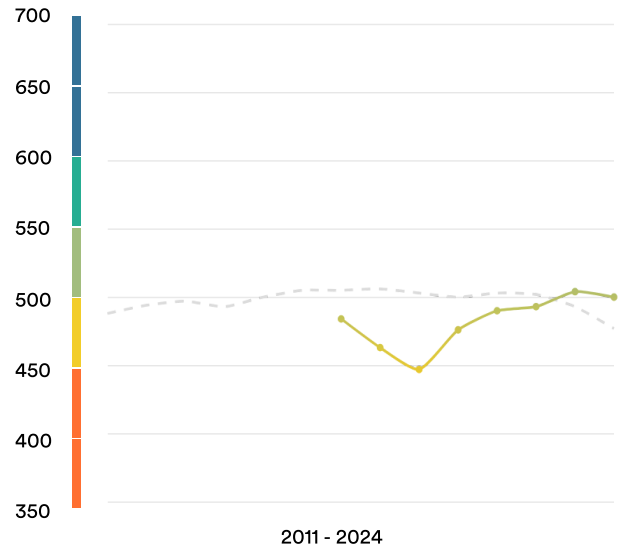

## Bangladesh

# #61

Ranked no. 61 out of 116 countries

EF EPI score: 500 ▲

Global average score: 477

Position in Asia: 7 of 23

## Proficiency Trends

Key ■ Very high ■ High ■ Moderate ■ Low ■ Very low