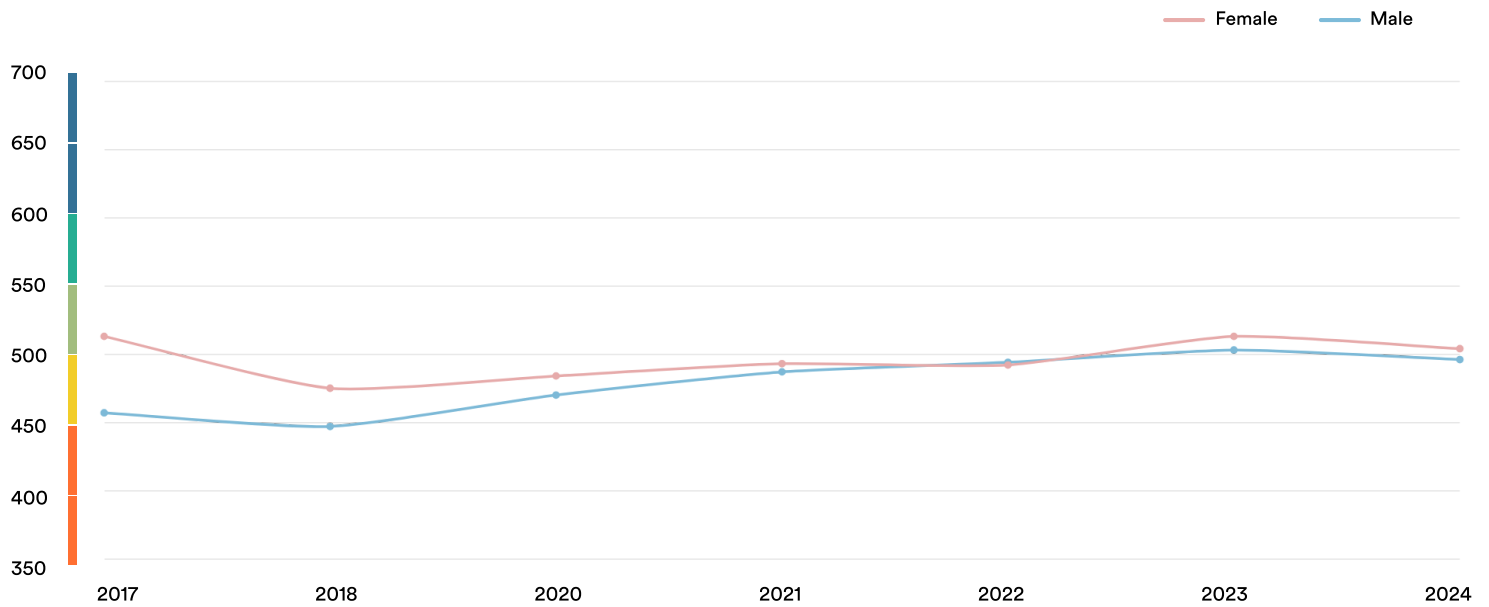

Gender Trends