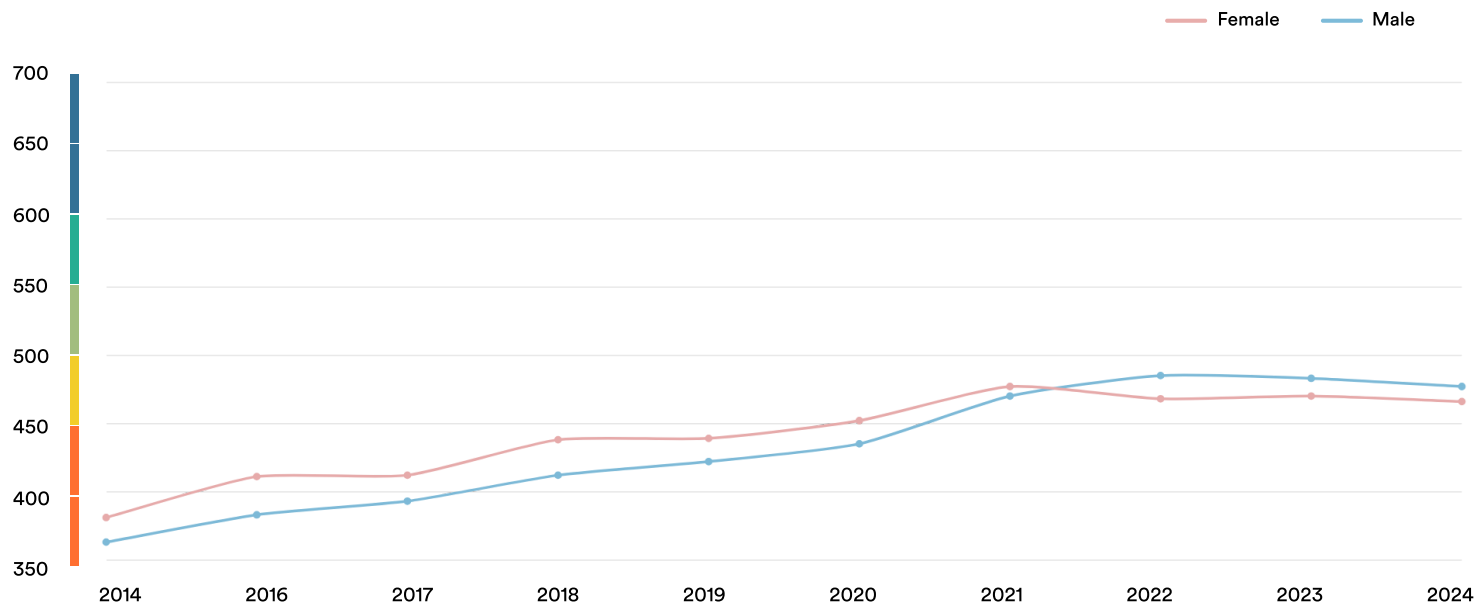

Age Trends

Gender Trends

About EF EPI

The EF English Proficiency Index (EF EPI) is a ranking of countries and regions by their English skills. This regional fact sheet is a companion to the EF EPI 2024 edition report. To read the full EF EPI report, with the ranking, regional analyses, and demographic trends, visit www.ef.com/epi.