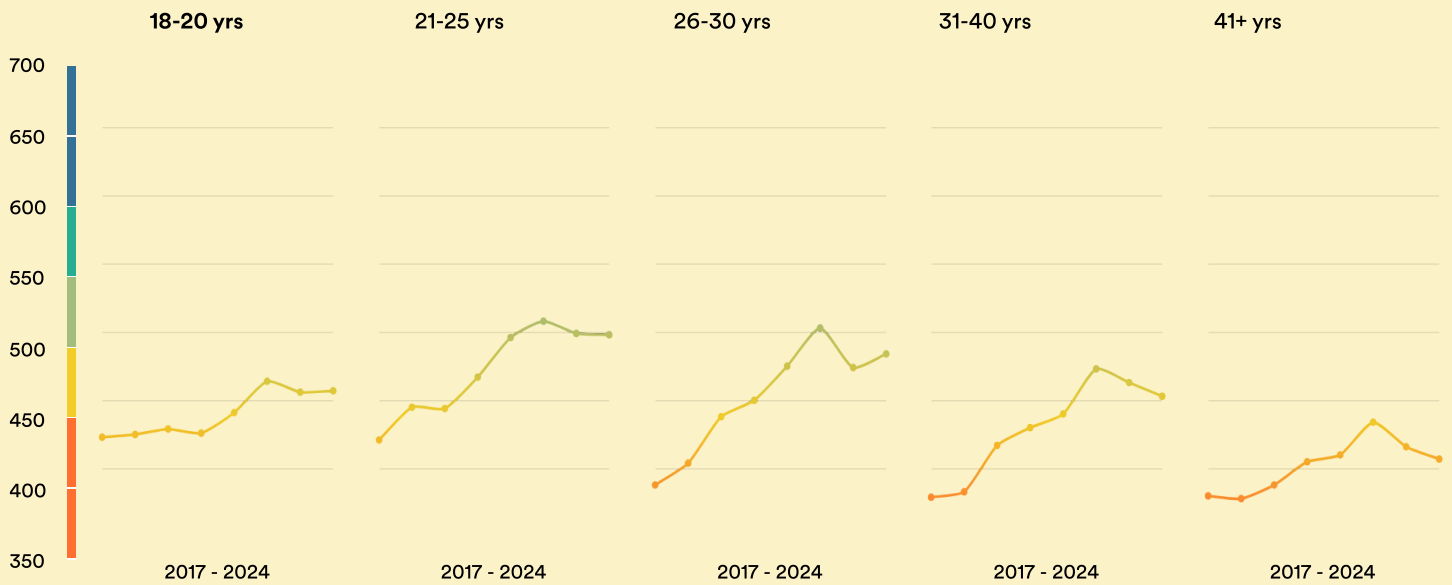

Age Trends

Gender Trends

About EF EPI

The EF English Proficiency Index (EF EPI) is a ranking of countries and regions by their English skills. This regional fact sheet is a companion to the EF EPI 2024 edition report. To read the full EF EPI report, with the ranking, regional analyses, and demographic trends, visit www.ef.com/epi.