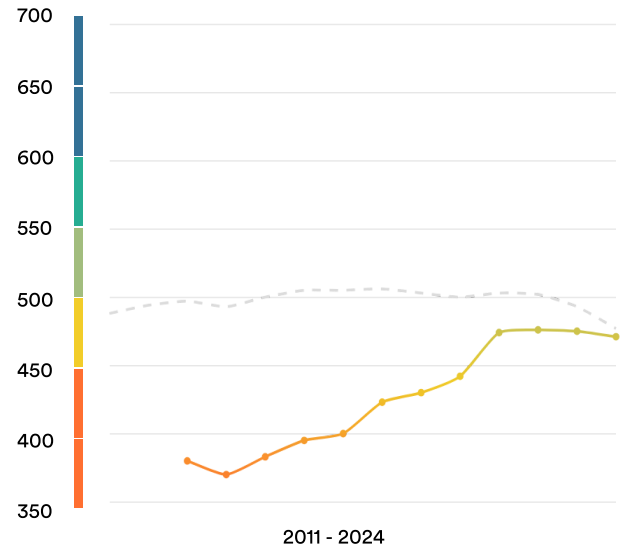

Algeria

#78

Ranked no. 78 out of 116 countries

EF EPI score: 471 -4 ▼

Global average score: 477

Position in Africa: 10 of 24

Proficiency Trends

Key ■ Very high ■ High ■ Moderate ■ Low ■ Very low